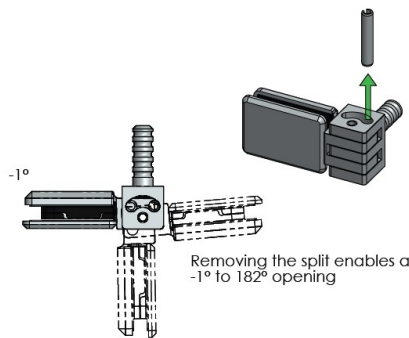

PRODUCT SHEET

Description:

Door Hinge "Bonsai", Wood/Glass or Wood/HPL, Brass Black Matt For 4-6mm Glass Door & 12mm Cabinet Side, 92/182DG Opening,, Load Capacity: 5 kg. Per Hinge, Max Door Size: 600x2000x6mm

Item number:

15.06.531-0

Units	Box	Carton	HS Code	Barcode
Pcs.	1	100	8302100090	
				5704866512299

Standard opening angle: -1° to 92°

SISO A/S

Mileparken 11
DK-2740 Skovlunde
Denmark
VAT: DK 24786013

Phone +45 45 830 900